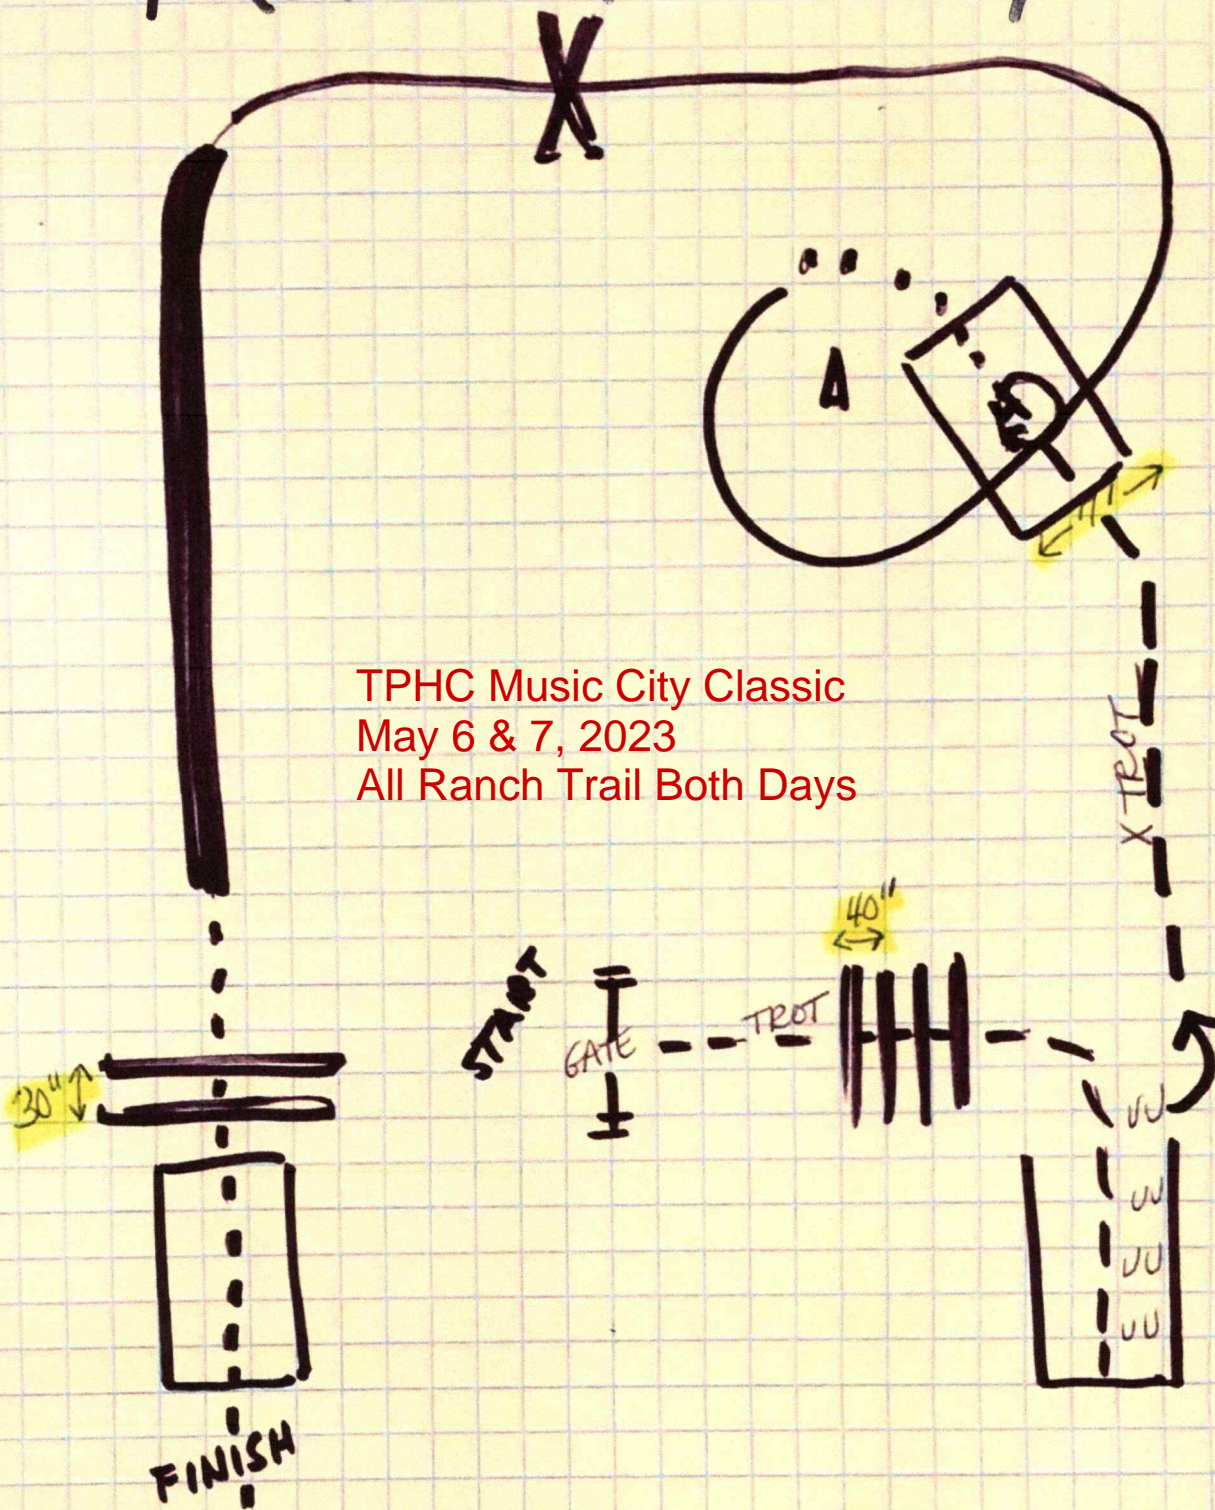

Ranch Trail

TPHC Music City Classic
 May 6 & 7, 2023
 All Ranch Trail Both Days

1. WORK GATE
2. TROT POLES + INTO CHUTE
3. BU + 180° Left
4. EXTENDED TROT INTO BOX - STOP - 360 EITHER - WALK OUT
5. LEFT LEAD THROUGH BOX
6. CONTINUE LEFT LEAD OVER CROSS RAILS
7. EXTENDED LOPE, THEN WALK OVER POLES + BRIDGE