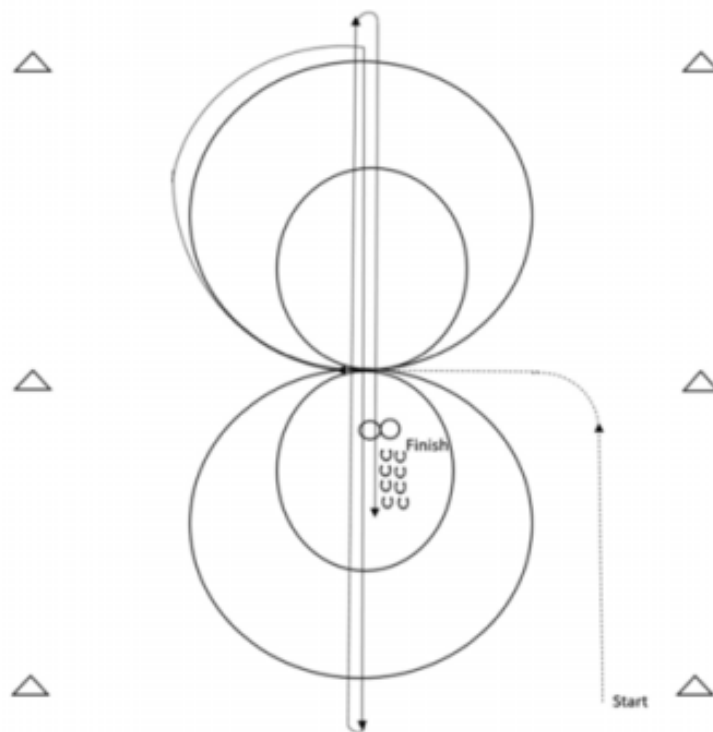

TPHC Music City Classic I

Ranch Reining (All)

May 6, 2023

Ranch Horse Reining Pattern #1

Trot to center of Arena , Stop. Start pattern facing towards Judge.

1. Beginning on the right lead Lope one circle to the right, Change Leads to the left.
2. Complete one circle to the left, Change leads to the right and go to the top of arena.
3. Run down center of arena past the end marker and come to stop.
4. Complete 1 ½ spins to right
5. Run to the other end of the arena, past the end marker and come to a stop.
6. Complete 1 ½ spins to the left.
7. Run past the center marker, stop, back 10 feet.
8. Hesitate to complete pattern.

TPHC Music City Classic I

Ranch Reining (All)

May 7, 2023

Ranch Horse Reining Pattern #2

Trot to center of Arena , Stop. Start pattern facing towards Judge.

1. Beginning on the right lead complete two circle to the right, The first circle small and slow, the next circle large and fast, Change leads at the center of arena.
2. Complete two circles to the left, The first circle small and slow, the next circle large and fast, Change leads in the center of the arena.
3. Begin large circle to right, but do not close the circle. Run down center of arena past the end marker and do a right roll back, no hesitation.
4. Run up the middle to the other end of the arena past the end marker and do a left roll back, no hesitation.
5. Run past the center marker, stop, back 10 feet.
6. 1 spin to right, 1 spin to left. Hesitate to complete pattern.