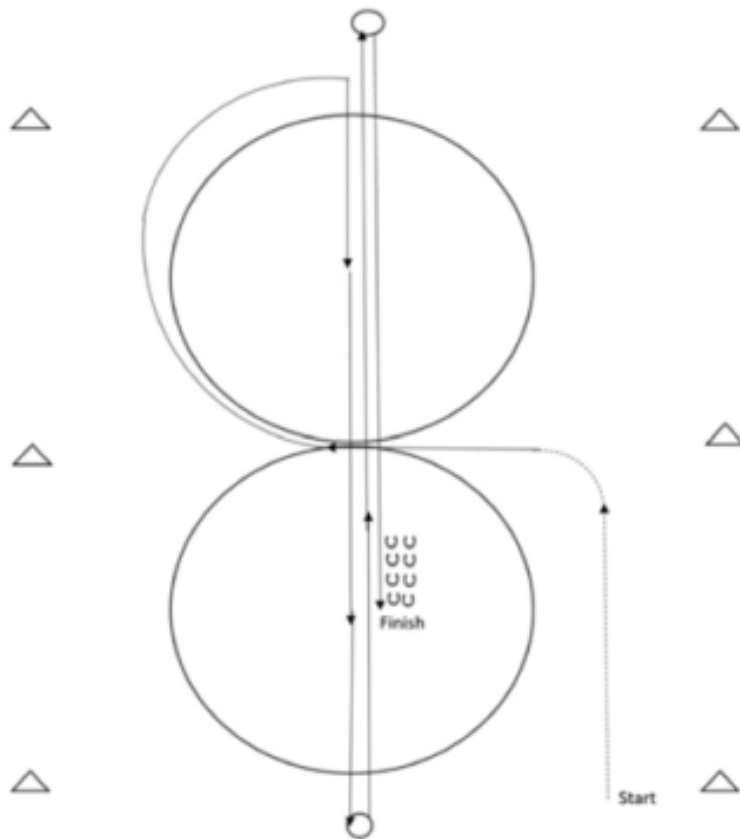

TPHC Music City Classic I

Ranch Reining (All)

May 6, 2023

Ranch Horse Reining Pattern #1

Trot to center of Arena , Stop. Start pattern facing towards Judge.

1. Beginning on the right lead Lope one circle to the right, Change Leads to the left.
2. Complete one circle to the left, Change leads to the right and go to the top of arena.
3. Run down center of arena past the end marker and come to stop.
4. Complete 1 ½ spins to right
5. Run to the other end of the arena, past the end marker and come to a stop.
6. Complete 1 ½ spins to the left.
7. Run past the center marker, stop, back 10 feet.
8. Hesitate to complete pattern.

TPHC Music City Classic I

Ranch Reining (All)

May 7, 2023

Ranch Horse Reining Pattern #2

Trot to center of Arena , Stop. Start pattern facing towards Judge.

1. Beginning on the right lead complete two circle to the right, The first circle small and slow, the next circle large and fast, Change leads at the center of arena.
2. Complete two circles to the left, The first circle small and slow, the next circle large and fast, Change leads in the center of the arena.
3. Begin large circle to right, but do not close the circle. Run down center of arena past the end marker and do a right roll back, no hesitation.
4. Run up the middle to the other end of the arena past the end marker and do a left roll back, no hesitation.
5. Run past the center marker, stop, back 10 feet.
6. 1 spin to right, 1 spin to left. Hesitate to complete pattern.